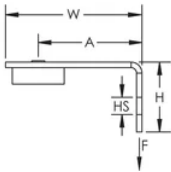

DALŠÍ PODROBNOSTI O PRODUKTU

Static Load represents the static load of the nail gun insert assembly. Please consult with the nail manufacturer to evaluate the static load of the nail and type of concrete used for the installation. Maximum load is the lesser of the static load from the nail manufacturer or the published load for the assembly.

Nail gun insert is compatible with BeA® CN60-688ES, Hilti® BX 3, GX 3, DEWALT® Trak-It C3, SPIT® PULSA 40E, 800E, 700, 1000 or equivalent nailers.

DIAGRAMS