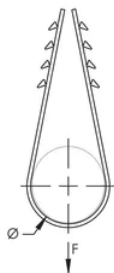

Cable Clamp

VLASTNOSTI

For installation of single or multiple cables directly against concrete surface

Discrete low-profile clamp reduces visual impact

Halogen free

UV-stabilized

SPECIFIKACE

DIAGRAMS