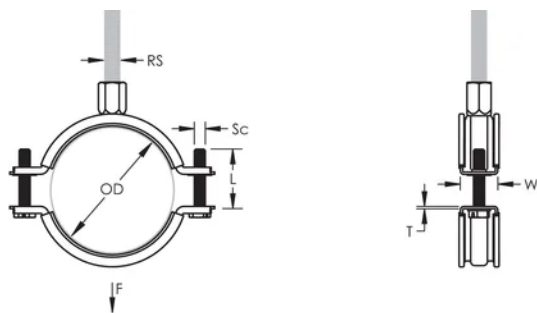

Longer ears position the screw farther from the hanger, improving tool clearance when the screw is tightened

Combination nut can be attached to M8 or M10 threaded rod, simplifying material handling

Screw length has been optimized to accommodate an increased pipe range, reducing inventory

Pipe Size: 1 1/4" Min

NB/DN: 32

Rod Size (RS): M8;M10

Width (W): 20 mm

Thickness (T): 1 mm

Screw Diameter (Sc): 6

Screw Length (L): 27mm

Static Load: 700N

## DIAGRAMS