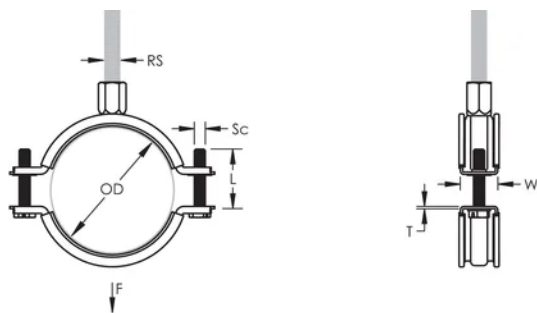

Longer ears position the screw farther from the hanger, improving tool clearance when the screw is tightened

Combination nut can be attached to M8 or M10 threaded rod, simplifying material handling

Screw length has been optimized to accommodate an increased pipe range, reducing inventory

Pipe Size: 3 1/2"

NB/DN: 90

Rod Size (RS): M8;M10

Width (W): 23 mm

Thickness (T): 1.75 mm

Screw Diameter (Sc): 6

Screw Length (L): 37mm

Static Load: 1700N

## DIAGRAMS