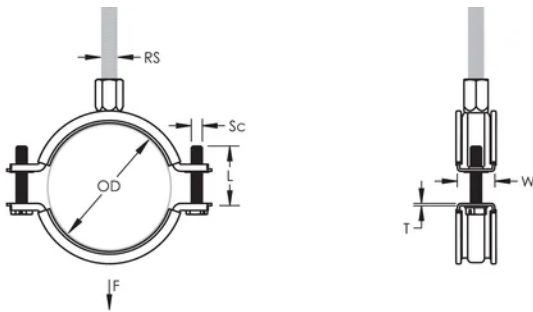

Longer ears position the screw farther from the hanger, improving tool clearance when the screw is tightened

Combination nut can be attached to M8 or M10 threaded rod, simplifying material handling

Screw length has been optimized to accommodate an increased pipe range, reducing inventory

Pipe Size: 6"

Rod Size (RS): M8;M10

Width (W): 25 mm

Thickness (T): 2 mm

Screw Diameter (Sc): 6

Screw Length (L): 37mm

Static Load: 2600N

## DALŠÍ PODROBNOSTI O PRODUKTU

---

Lining is EPDM rubber.

## DIAGRAMS

---