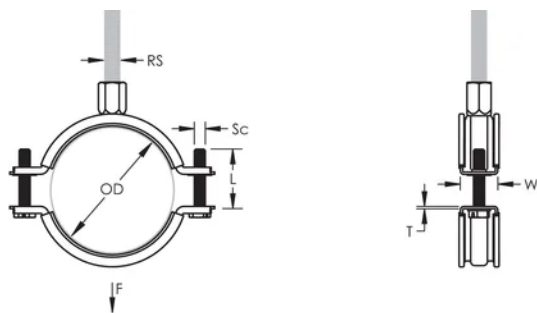

Longer ears position the screw farther from the hanger, improving tool clearance when the screw is tightened

Combination nut can be attached to M8 or M10 threaded rod, simplifying material handling

Screw length has been optimized to accommodate an increased pipe range, reducing inventory

Pipe Size: 8"

NB/DN: 200

Rod Size (RS): M8;M10

Width (W): 27 mm

Thickness (T): 2.25 mm

Screw Diameter (Sc): 6

Screw Length (L): 37mm

Static Load: 3600N

## DIAGRAMS