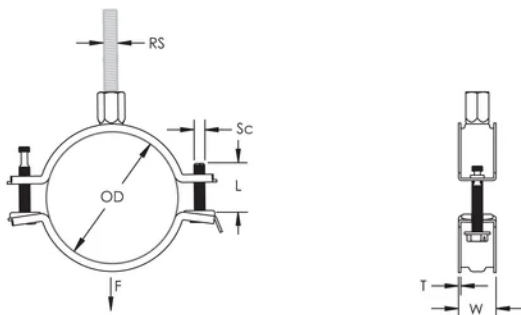

Combination nut can be attached to M8 or M10 threaded rod, simplifying material handling

Screw length has been optimized to accommodate an increased pipe range, reducing inventory

## VLASTNOSTI PRODUKTU

Article Number: 586802

Materiál: Ocel

Povrchová úprava: Electrogalvanized

Outer Diameter (OD): 19 - 23 mm

Rod Size (RS): M8;M10

NB/DN: 15

Pipe Size: 1/2"

Width (W): 20 mm

Thickness (T): 1 mm

Screw Diameter (Sc): 6

Screw Length (L): 27mm

Static Load: 1000N

## DIAGRAMS