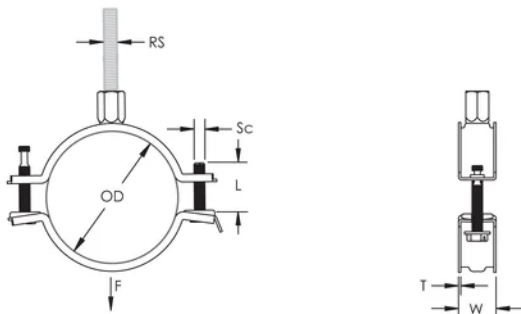

Povrchová úprava: Electrogalvanized

Outer Diameter (OD): 123 - 133 mm

Rod Size (RS): M8;M10

Width (W): 23 mm

Thickness (T): 2 mm

Screw Diameter (Sc): 6

Screw Length (L): 40mm

Static Load: 3000N

DIAGRAMS

UPOZORNĚNÍ

Produkty nVent musí být instalovány a používány pouze tak, jak je uvedeno v instrukčních listech a materiálech pro školení nVent. Instrukční listy jsou k dispozici na www.nvent.com a od vašeho zástupce zákaznického servisu nVent. Nesprávná instalace, zneužití, nesprávné použití nebo jiný nedostatek úplného dodržování pokynů a varování nVent může způsobit selhání produktu, poškození majetku, vážné zranění osob a smrt a/nebo zrušit vaši záruku.

North America

+1.800.753.9221

Option 1 – Customer Care

Option 2 – Technical

Support

Europe

Netherlands:

+31 800-0200135

France:

+33 800 901 793

Europe

Germany:

800 1890272

Other Countries:

+31 13 5835404

APAC

Shanghai:

+ 86 21 2412 1618/19

Sydney:

+61 2 9751 8500

Naše portfolio silných značek:

CADDY

ERICO

HOFFMAN

ILSCO

SCHROFF

TRACHTE