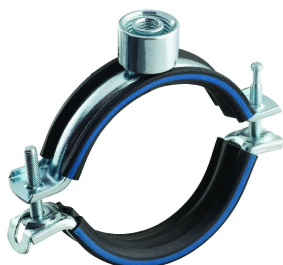

nVent CADDY Macrofix Plus Kombi with Combination Nut, M8,M10,1/2"Rod, 31-37mm OD

KATALOGOVÉ ČÍSLO

MPK037

VLASTNOSTI

Includes easy closing mechanism

Age-resistant lining

Category II noise reduction according to DIN EN ISO 3822-1

Compliant for sound insulation design according to DIN 4109

Reaction-to-fire classification is "E" in compliance with DIN EN 13501-1

VLASTNOSTI PRODUKTU

Article Number: 586755

Rod Size (RS): M8;M10;1/2"

Temperature: -50 to 110 °C

Barva: Black

Materiál: Ocel;EPDM-SBR Rubber

Povrchová úprava: Electrogalvanized

Outer Diameter (OD): 31 - 37 mm

Pipe Size: 1"

NB/DN: 25