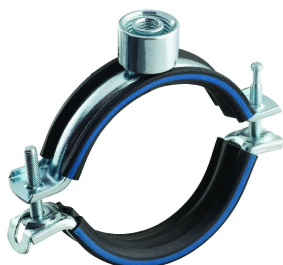

nVent CADDY Macrofix Plus Kombi with Combination Nut, M8, M10, 1/2" Rod, 108-118mm OD

KATALOGOVÉ ČÍSLO

MPK118

VLASTNOSTI

Includes easy closing mechanism

Age-resistant lining

Category II noise reduction according to DIN EN ISO 3822-1

Compliant for sound insulation design according to DIN 4109

Reaction-to-fire classification is "E" in compliance with DIN EN 13501-1

VLASTNOSTI PRODUKTU

Article Number: 586763

Rod Size (RS): M8;M10;1/2"

Temperature: -50 to 110 °C

Barva: Black

Materiál: Ocel;EPDM-SBR Rubber

Povrchová úprava: Electrogalvanized

Outer Diameter (OD): 108 - 118 mm

Pipe Size: 4"

NB/DN: 100

Width (W): 23 mm

Thickness (T): 1.75 mm

Screw Diameter (Sc): 6 mm

Screw Length (L): 50mm

Static Load: 2500N

Unit Weight: 0.3 kg

DALŠÍ PODROBNOSTI O PRODUKTU

Lining is EPDM rubber.

DIAGRAMS

UPOZORNĚNÍ