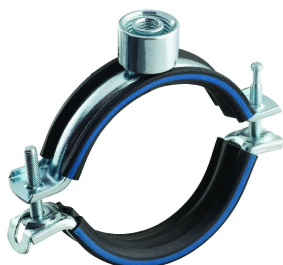

nVent CADDY Macrofix Plus Kombi with Combination Nut, M8, M10, 1/2" Rod, 138-148mm OD

KATALOGOVÉ ČÍSLO

MPK148

VLASTNOSTI

Includes easy closing mechanism

Age-resistant lining

Category II noise reduction according to DIN EN ISO 3822-1

Compliant for sound insulation design according to DIN 4109

Reaction-to-fire classification is "E" in compliance with DIN EN 13501-1

VLASTNOSTI PRODUKTU

Article Number: 586765

Rod Size (RS): M8;M10;1/2"

Temperature: -50 to 110 °C

Barva: Black

Materiál: Ocel;EPDM-SBR Rubber

Povrchová úprava: Electrogalvanized

Outer Diameter (OD): 138 - 148 mm

Pipe Size: 5"

NB/DN: 125

Width (W): 25 mm

Thickness (T): 2 mm

Screw Diameter (Sc): 6 mm

Screw Length (L): 50mm

Static Load: 3200N

Unit Weight: 0.4 kg

DALŠÍ PODROBNOSTI O PRODUKTU

Lining is EPDM rubber.

DIAGRAMS

UPOZORNĚNÍ