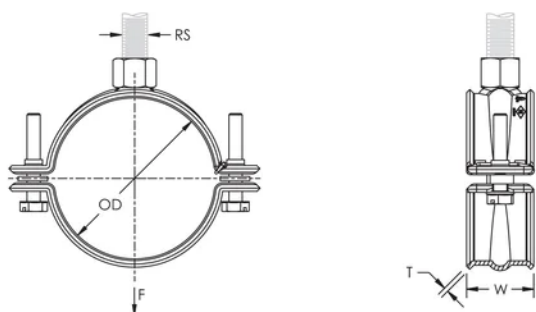

Ideal for installations where space is limited and require services to be ran close to the attachment surface

Suitable for 3/4" - 2" (20 - 50 DN) steel sprinkler pipe

Eliminates the need to seismically brace when drops are kept within 6" (150 mm) of the attachment surface

## VLASTNOSTI PRODUKTU

Article Number: 595059

Materiál: Ocel

Povrchová úprava: Electrogalvanized

Pipe Size: 2" Min

NB/DN: 50

Outer Diameter (OD): 60.3 - 63 mm

Rod Size (RS): M10

Width (W): 30 mm

Thickness (T): 2 mm

Static Load: 1725N

## DIAGRAMS