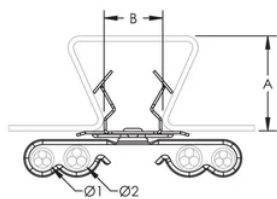

SPECIFIKACE

DIAGRAMS

UPOZORNĚNÍ

Produkty nVent musí být instalovány a používány pouze tak, jak je uvedeno v instrukčních listech a materiálech pro školení nVent. Instrukční listy jsou k dispozici na www.nvent.com a od vašeho zástupce zákaznického servisu nVent. Nesprávná instalace, zneužití, nesprávné použití nebo jiný nedostatek úplného dodržování pokynů a varování nVent může způsobit selhání produktu, poškození majetku, vážné zranění osob a smrt a/nebo zrušit vaši záruku.