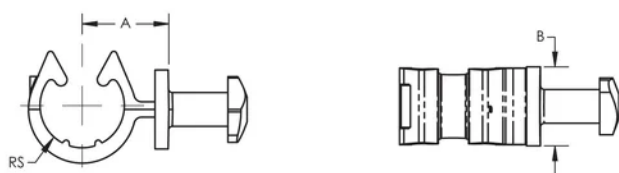

SPECIFIKACE

DIAGRAMS

UPOZORNĚNÍ

Produkty nVent musí být instalovány a používány pouze tak, jak je uvedeno v instrukčních listech a materiálech pro školení nVent. Instrukční listy jsou k dispozici na www.nvent.com a od vašeho zástupce zákaznického servisu nVent. Nesprávná instalace, zneužití, nesprávné použití nebo jiný nedostatek úplného dodržování pokynů a varování nVent může způsobit selhání produktu, poškození majetku, vážné zranění osob a smrt a/nebo zrušit vaši záruku.