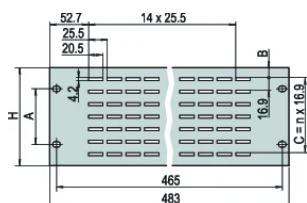

DIAGRAMS

UPOZORNĚNÍ

Produkty nVent musí být instalovány a používány pouze tak, jak je uvedeno v instrukčních listech a materiálech pro školení nVent. Instrukční listy jsou k dispozici na www.nvent.com a od vašeho zástupce zákaznického servisu nVent. Nesprávná instalace, zneužití, nesprávné použití nebo jiný nedostatek úplného dodržování pokynů a varování nVent může způsobit selhání produktu, poškození majetku, vážné zranění osob a smrt a/nebo zrušit vaši záruku.

Naše portfolio silných značek:

CADDY ERICO HOFFMAN ILSCO SCHROFF TRachte