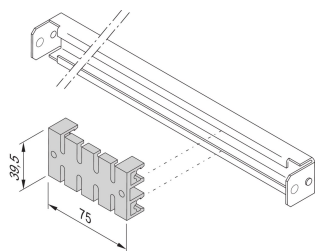

# C-Rail Cable Retention Rail

## Data Solutions

C-Rails are for better cable management. Installation generally behind the 19" uprights. They are compatible with standard cable clabs.

## VLASTNOSTI

Assembly by clipping onto the C-rail

Assembling of cables with cable ties or Velcro

## SPECIFIKACE

Table 1/1

Katalogové číslo	Works With	Šířka	Length	Materiál	Množství v balení
60118-472	Varistar CP	75mm	39.5mm	Polyamide	5