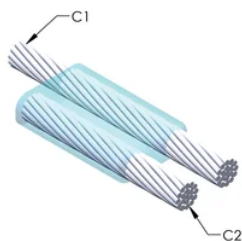

Split Crucible: No

Wear Plates: No

Mold Only: No

Welding Material: 115 or 115PLUSF20, Sold Separately

Handle Clamp: L160, Sold Separately

Price Key: C

Ease of Use: Easy

DALŠÍ PODROBNOSTI O PRODUKTU

For applications such as computer room, tunnel or other low-ventilation areas, specify a smokeless nVent ERICO Cadweld Exolon mold. Add an XL prefix to the standard mold part number when ordering (for example, a TAC2Q2Q becomes XLTAC2Q2Q). Similarly, nVent ERICO Cadweld Exolon welding material is also designated by the XL prefix (for example, 150 becomes XL150).

A gap between conductors may be required. See mold tag for more information.

XX-X-XX-XX-L-M-W		
XX	Mold Family	
X	Price Key	
XX	Conductor Code 1	
XX	Conductor Code 2	
L*	Split Crucible	Crucible section is split on molds designed with horizontal opening for easier cleaning
M*	Mold Only	
W*	Wear Plates	Reduce mechanical abrasion of molds at cable entry points

* Empty if none

DIAGRAMS

UPOZORNĚNÍ

Produkty nVent musí být instalovány a používány pouze tak, jak je uvedeno v instrukčních listech a materiálech pro školení nVent. Instrukční listy jsou k dispozici na www.nvent.com a od vašeho zástupce zákaznického servisu nVent. Nesprávná instalace, zneužití, nesprávné použití nebo jiný nedostatek úplného dodržování pokynů a varování nVent může způsobit selhání produktu, poškození majetku, vážné zranění osob a smrt a/nebo zrušit vaši záruku.