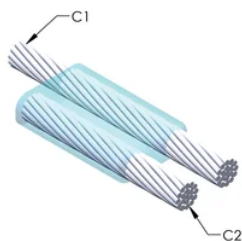

Split Crucible: No

Wear Plates: No

Mold Only: No

Welding Material: 150 x 2 or 300PLUSF20, Sold Separately

Handle Clamp: L159, Sold Separately

Price Key: D

Ease of Use: Easy

DALŠÍ PODROBNOSTI O PRODUKTU

For applications such as computer room, tunnel or other low-ventilation areas, specify a smokeless nVent ERICO Cadweld Exolon mold. Add an XL prefix to the standard mold part number when ordering (for example, a TAC2Q2Q becomes XLTAC2Q2Q). Similarly, nVent ERICO Cadweld Exolon welding material is also designated by the XL prefix (for example, 150 becomes XL150).

A gap between conductors may be required. See mold tag for more information.

XX-X-XX-XX-L-M-W		
XX	Mold Family	
X	Price Key	
XX	Conductor Code 1	
XX	Conductor Code 2	
L*	Split Crucible	Crucible section is split on molds designed with horizontal opening for easier cleaning
M*	Mold Only	
W*	Wear Plates	Reduce mechanical abrasion of molds at cable entry points

* Empty if none

DIAGRAMS

UPOZORNĚNÍ

Produkty nVent musí být instalovány a používány pouze tak, jak je uvedeno v instrukčních listech a materiálech pro školení nVent. Instrukční listy jsou k dispozici na www.nvent.com a od vašeho zástupce zákaznického servisu nVent. Nesprávná instalace, zneužití, nesprávné použití nebo jiný nedostatek úplného dodržování pokynů a varování nVent může způsobit selhání produktu, poškození majetku, vážné zranění osob a smrt a/nebo zrušit vaši záruku.