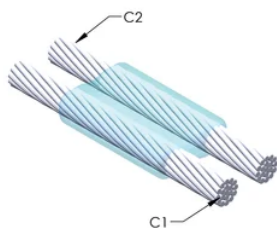

Split Crucible: No

Wear Plates: No

Mold Only: No

Welding Material: 200 or 200PLUSF20, Sold Separately

Handle Clamp: L160, Sold Separately

Frame: Not Required

Price Key: C

Ease of Use: Easy

DALŠÍ PODROBNOSTI O PRODUKTU

For applications such as computer room, tunnel or other low-ventilation areas, specify a smokeless nVent ERICO Cadweld Exolon mold. Add an XL prefix to the standard mold part number when ordering (for example, a TAC2Q2Q becomes XLTAC2Q2Q). Similarly, nVent ERICO Cadweld Exolon welding material is also designated by the XL prefix (for example, 150 becomes XL150).

A gap between conductors may be required. See mold tag for more information.

XX-X-XX-XX-L-M-W		
XX	Mold Family	
X	Price Key	
XX	Conductor Code 1	
XX	Conductor Code 2	
L*	Split Crucible	Crucible section is split on molds designed with horizontal opening for easier cleaning
M*	Mold Only	
W*	Wear Plates	Reduce mechanical abrasion of molds at cable entry points

* Empty if none

DIAGRAMS

UPOZORNĚNÍ

Produkty nVent musí být instalovány a používány pouze tak, jak je uvedeno v instrukčních listech a materiálech pro školení nVent. Instrukční listy jsou k dispozici na www.nvent.com a od vašeho zástupce zákaznického servisu nVent. Nesprávná