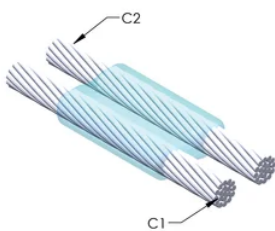

Conductor 1 Outer Diameter, Nominal: 4.11mm

Conductor 2: #6 Concentric

Conductor 2 Outer Diameter, Nominal: 4.67mm

Mold Split: Horizontal

Split Crucible: No

Wear Plates: No

Mold Only: No

Welding Material: 25 or 25PLUSF20, Sold Separately

Handle Clamp: Mini EZ Attached

Price Key: T

Ease of Use: Easy

DALŠÍ PODROBNOSTI O PRODUKTU

For applications such as computer room, tunnel or other low-ventilation areas, specify a smokeless nVent ERICO Cadweld Exolon mold. Add an XL prefix to the standard mold part number when ordering (for example, a TAC2Q2Q becomes XLTAC2Q2Q). Similarly, nVent ERICO Cadweld Exolon welding material is also designated by the XL prefix (for example, 150 becomes XL150).

A gap between conductors may be required. See mold tag for more information.

XX-X-XX-XX-L-M-W		
XX	Mold Family	
X	Price Key	
XX	Conductor Code 1	
XX	Conductor Code 2	
L*	Split Crucible	Crucible section is split on molds designed with horizontal opening for easier cleaning
M*	Mold Only	
W*	Wear Plates	Reduce mechanical abrasion of molds at cable entry points

* Empty if none

DIAGRAMS