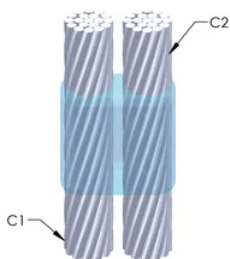

Split Crucible: No

Wear Plates: No

Mold Only: No

Welding Material: 65 or 65PLUSF20, Sold Separately

Handle Clamp: L160, Sold Separately

Price Key: R

Ease of Use: Difficult

DALŠÍ PODROBNOSTI O PRODUKTU

For applications such as computer room, tunnel or other low-ventilation areas, specify a smokeless nVent ERICO Cadweld Exolon mold. Add an XL prefix to the standard mold part number when ordering (for example, a TAC2Q2Q becomes XLTAC2Q2Q). Similarly, nVent ERICO Cadweld Exolon welding material is also designated by the XL prefix (for example, 150 becomes XL150).

A gap between conductors may be required. See mold tag for more information.

XX-X-XX-XX-L-M-W		
XX	Mold Family	
X	Price Key	
XX	Conductor Code 1	
XX	Conductor Code 2	
L*	Split Crucible	Crucible section is split on molds designed with horizontal opening for easier cleaning
M*	Mold Only	
W*	Wear Plates	Reduce mechanical abrasion of molds at cable entry points

* Empty if none

DIAGRAMS

UPOZORNĚNÍ

Produkty nVent musí být instalovány a používány pouze tak, jak je uvedeno v instrukčních listech a materiálech pro školení nVent. Instrukční listy jsou k dispozici na www.nvent.com a od vašeho zástupce zákaznického servisu nVent. Nesprávná instalace, zneužití, nesprávné použití nebo jiný nedostatek úplného dodržování pokynů a varování nVent může způsobit selhání produktu, poškození majetku, vážné zranění osob a smrt a/nebo zrušit vaši záruku.