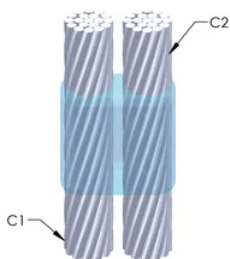

Split Crucible: No

Wear Plates: No

Mold Only: No

Welding Material: 250 or 250PLUSF20, Sold Separately

Handle Clamp: L160, Sold Separately

Price Key: R

Ease of Use: Difficult

DALŠÍ PODROBNOSTI O PRODUKTU

For applications such as computer room, tunnel or other low-ventilation areas, specify a smokeless nVent ERICO Cadweld Exolon mold. Add an XL prefix to the standard mold part number when ordering (for example, a TAC2Q2Q becomes XLTAC2Q2Q). Similarly, nVent ERICO Cadweld Exolon welding material is also designated by the XL prefix (for example, 150 becomes XL150).

A gap between conductors may be required. See mold tag for more information.

XX-X-XX-XX-L-M-W		
XX	Mold Family	
X	Price Key	
XX	Conductor Code 1	
XX	Conductor Code 2	
L*	Split Crucible	Crucible section is split on molds designed with horizontal opening for easier cleaning
M*	Mold Only	
W*	Wear Plates	Reduce mechanical abrasion of molds at cable entry points

* Empty if none

DIAGRAMS

UPOZORNĚNÍ

Produkty nVent musí být instalovány a používány pouze tak, jak je uvedeno v instrukčních listech a materiálech pro školení nVent. Instrukční listy jsou k dispozici na www.nvent.com a od vašeho zástupce zákaznického servisu nVent. Nesprávná instalace, zneužití, nesprávné použití nebo jiný nedostatek úplného dodržování pokynů a varování nVent může způsobit selhání produktu, poškození majetku, vážné zranění osob a smrt a/nebo zrušit vaši záruku.