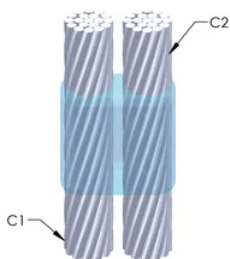

Split Crucible: No

Wear Plates: No

Mold Only: No

Welding Material: 150 x 2 or 300PLUSF20, Sold Separately

Handle Clamp: L160, Sold Separately

Price Key: R

Ease of Use: Difficult

DALŠÍ PODROBNOSTI O PRODUKTU

For applications such as computer room, tunnel or other low-ventilation areas, specify a smokeless nVent ERICO Cadweld Exolon mold. Add an XL prefix to the standard mold part number when ordering (for example, a TAC2Q2Q becomes XLTAC2Q2Q). Similarly, nVent ERICO Cadweld Exolon welding material is also designated by the XL prefix (for example, 150 becomes XL150).

A gap between conductors may be required. See mold tag for more information.

XX-X-XX-XX-L-M-W		
XX	Mold Family	
X	Price Key	
XX	Conductor Code 1	
XX	Conductor Code 2	
L*	Split Crucible	Crucible section is split on molds designed with horizontal opening for easier cleaning
M*	Mold Only	
W*	Wear Plates	Reduce mechanical abrasion of molds at cable entry points

* Empty if none

DIAGRAMS

UPOZORNĚNÍ

Produkty nVent musí být instalovány a používány pouze tak, jak je uvedeno v instrukčních listech a materiálech pro školení nVent. Instrukční listy jsou k dispozici na www.nvent.com a od vašeho zástupce zákaznického servisu nVent. Nesprávná instalace, zneužití, nesprávné použití nebo jiný nedostatek úplného dodržování pokynů a varování nVent může způsobit selhání produktu, poškození majetku, vážné zranění osob a smrt a/nebo zrušit vaši záruku.