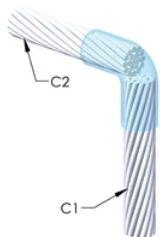

Split Crucible: No

Wear Plates: No

Mold Only: No

Welding Material: 45 or 45PLUSF20, Sold Separately

Handle Clamp: L160, Sold Separately

Price Key: C

Ease of Use: Easy

DALŠÍ PODROBNOSTI O PRODUKTU

For applications such as computer room, tunnel or other low-ventilation areas, specify a smokeless nVent ERICO Cadweld Exolon mold. Add an XL prefix to the standard mold part number when ordering (for example, a TAC2Q2Q becomes XLTAC2Q2Q). Similarly, nVent ERICO Cadweld Exolon welding material is also designated by the XL prefix (for example, 150 becomes XL150).

A gap between conductors may be required. See mold tag for more information.

XX-X-XX-XX-L-M-W		
XX	Mold Family	
X	Price Key	
XX	Conductor Code 1	
XX	Conductor Code 2	
L*	Split Crucible	Crucible section is split on molds designed with horizontal opening for easier cleaning
M*	Mold Only	
W*	Wear Plates	Reduce mechanical abrasion of molds at cable entry points

* Empty if none

DIAGRAMS

UPOZORNĚNÍ

Produkty nVent musí být instalovány a používány pouze tak, jak je uvedeno v instrukčních listech a materiálech pro školení nVent. Instrukční listy jsou k dispozici na www.nvent.com a od vašeho zástupce zákaznického servisu nVent. Nesprávná instalace, zneužití, nesprávné použití nebo jiný nedostatek úplného dodržování pokynů a varování nVent může způsobit selhání produktu, poškození majetku, vážné zranění osob a smrt a/nebo zrušit vaši záruku.