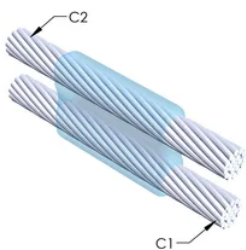

Conductor 1 Outer Diameter, Nominal: 3.25mm

Conductor 2: 4/0 Concentric

Conductor 2 Outer Diameter, Nominal: 13.41mm

Mold Split: Vertical

Split Crucible: No

Wear Plates: No

Mold Only: No

Welding Material: 90 or 90PLUSF20, Sold Separately

Handle Clamp: L160, Sold Separately

Price Key: C

Ease of Use: Preferred

DALŠÍ PODROBNOSTI O PRODUKTU

For applications such as computer room, tunnel or other low-ventilation areas, specify a smokeless nVent ERICO Cadweld Exolon mold. Add an XL prefix to the standard mold part number when ordering (for example, a TAC2Q2Q becomes XLTAC2Q2Q). Similarly, nVent ERICO Cadweld Exolon welding material is also designated by the XL prefix (for example, 150 becomes XL150).

A gap between conductors may be required. See mold tag for more information.

XX-X-XX-XX-L-M-W		
XX	Mold Family	
X	Price Key	
XX	Conductor Code 1	
XX	Conductor Code 2	
L*	Split Crucible	Crucible section is split on molds designed with horizontal opening for easier cleaning
M*	Mold Only	
W*	Wear Plates	Reduce mechanical abrasion of molds at cable entry points

* Empty if none

DIAGRAMS