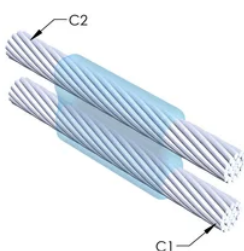

Conductor 1 Outer Diameter, Nominal: 4.11mm

Conductor 2: 2/0 Concentric

Conductor 2 Outer Diameter, Nominal: 10.62mm

Mold Split: Vertical

Split Crucible: No

Wear Plates: No

Mold Only: No

Welding Material: 65 or 65PLUSF20, Sold Separately

Handle Clamp: L160, Sold Separately

Price Key: C

Ease of Use: Preferred

DALŠÍ PODROBNOSTI O PRODUKTU

For applications such as computer room, tunnel or other low-ventilation areas, specify a smokeless nVent ERICO Cadweld Exolon mold. Add an XL prefix to the standard mold part number when ordering (for example, a TAC2Q2Q becomes XLTAC2Q2Q). Similarly, nVent ERICO Cadweld Exolon welding material is also designated by the XL prefix (for example, 150 becomes XL150).

A gap between conductors may be required. See mold tag for more information.

XX-X-XX-XX-L-M-W		
XX	Mold Family	
X	Price Key	
XX	Conductor Code 1	
XX	Conductor Code 2	
L*	Split Crucible	Crucible section is split on molds designed with horizontal opening for easier cleaning
M*	Mold Only	
W*	Wear Plates	Reduce mechanical abrasion of molds at cable entry points

* Empty if none

DIAGRAMS