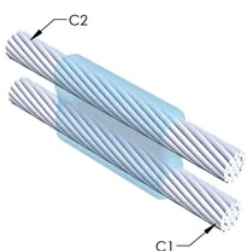

Conductor 1 Outer Diameter, Nominal: 6.53mm

Conductor 2: #6 Concentric

Conductor 2 Outer Diameter, Nominal: 4.67mm

Mold Split: Vertical

Split Crucible: No

Wear Plates: No

Mold Only: No

Welding Material: 45 or 45PLUSF20, Sold Separately

Handle Clamp: L160, Sold Separately

Price Key: C

Ease of Use: Preferred

DALŠÍ PODROBNOSTI O PRODUKTU

For applications such as computer room, tunnel or other low-ventilation areas, specify a smokeless nVent ERICO Cadweld Exolon mold. Add an XL prefix to the standard mold part number when ordering (for example, a TAC2Q2Q becomes XLTAC2Q2Q). Similarly, nVent ERICO Cadweld Exolon welding material is also designated by the XL prefix (for example, 150 becomes XL150).

A gap between conductors may be required. See mold tag for more information.

XX-X-XX-XX-L-M-W		
XX	Mold Family	
X	Price Key	
XX	Conductor Code 1	
XX	Conductor Code 2	
L*	Split Crucible	Crucible section is split on molds designed with horizontal opening for easier cleaning
M*	Mold Only	
W*	Wear Plates	Reduce mechanical abrasion of molds at cable entry points

* Empty if none

DIAGRAMS