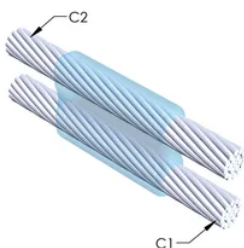

Conductor 1 Outer Diameter, Nominal: 6.53mm

Conductor 2: 2/0 Concentric

Conductor 2 Outer Diameter, Nominal: 10.62mm

Mold Split: Vertical

Split Crucible: No

Wear Plates: No

Mold Only: No

Welding Material: 90 or 90PLUSF20, Sold Separately

Handle Clamp: L160, Sold Separately

Price Key: C

Ease of Use: Preferred

DALŠÍ PODROBNOSTI O PRODUKTU

For applications such as computer room, tunnel or other low-ventilation areas, specify a smokeless nVent ERICO Cadweld Exolon mold. Add an XL prefix to the standard mold part number when ordering (for example, a TAC2Q2Q becomes XLTAC2Q2Q). Similarly, nVent ERICO Cadweld Exolon welding material is also designated by the XL prefix (for example, 150 becomes XL150).

A gap between conductors may be required. See mold tag for more information.

XX-X-XX-XX-L-M-W		
XX	Mold Family	
X	Price Key	
XX	Conductor Code 1	
XX	Conductor Code 2	
L*	Split Crucible	Crucible section is split on molds designed with horizontal opening for easier cleaning
M*	Mold Only	
W*	Wear Plates	Reduce mechanical abrasion of molds at cable entry points

* Empty if none

DIAGRAMS