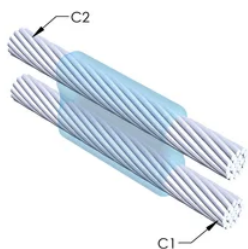

UPOZORNĚNÍ

Produkty nVent musí být instalovány a používány pouze tak, jak je uvedeno v instrukčních listech a materiálech pro školení nVent. Instrukční listy jsou k dispozici na www.nvent.com a od vašeho zástupce zákaznického servisu nVent. Nesprávná instalace, zneužití, nesprávné použití nebo jiný nedostatek úplného dodržování pokynů a varování nVent může způsobit selhání produktu, poškození majetku, vážné zranění osob a smrt a/nebo zrušit vaši záruku.

Naše portfolio silných značek:

CADDY ERICO HOFFMAN ILSCO SCHROFF TRACHTE