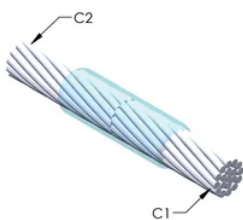

Conductor 1 Outer Diameter, Nominal: 5.18mm

Conductor 2: #4 Concentric

Conductor 2 Outer Diameter, Nominal: 5.89mm

Mold Split: Vertical

Split Crucible: No

Wear Plates: No

Mold Only: No

Welding Material: 25 or 25PLUSF20, Sold Separately

Handle Clamp: L160, Sold Separately

Price Key: C

Ease of Use: Preferred

DALŠÍ PODROBNOSTI O PRODUKTU

For applications such as computer room, tunnel or other low-ventilation areas, specify a smokeless nVent ERICO Cadweld Exolon mold. Add an XL prefix to the standard mold part number when ordering (for example, a TAC2Q2Q becomes XLTAC2Q2Q). Similarly, nVent ERICO Cadweld Exolon welding material is also designated by the XL prefix (for example, 150 becomes XL150).

A gap between conductors may be required. See mold tag for more information.

XX-X-XX-XX-L-M-W		
XX	Mold Family	
X	Price Key	
XX	Conductor Code 1	
XX	Conductor Code 2	
L*	Split Crucible	Crucible section is split on molds designed with horizontal opening for easier cleaning
M*	Mold Only	
W*	Wear Plates	Reduce mechanical abrasion of molds at cable entry points

* Empty if none

DIAGRAMS