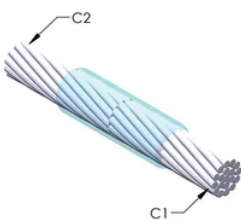

Conductor 1 Outer Diameter, Nominal: 6.53mm

Conductor 2: #2 Concentric

Conductor 2 Outer Diameter, Nominal: 7.42mm

Mold Split: Vertical

Split Crucible: No

Wear Plates: No

Mold Only: No

Welding Material: 32 or 32PLUSF20, Sold Separately

Handle Clamp: L160, Sold Separately

Price Key: C

Ease of Use: Preferred

DALŠÍ PODROBNOSTI O PRODUKTU

For applications such as computer room, tunnel or other low-ventilation areas, specify a smokeless nVent ERICO Cadweld Exolon mold. Add an XL prefix to the standard mold part number when ordering (for example, a TAC2Q2Q becomes XLTAC2Q2Q). Similarly, nVent ERICO Cadweld Exolon welding material is also designated by the XL prefix (for example, 150 becomes XL150).

A gap between conductors may be required. See mold tag for more information.

XX-X-XX-XX-L-M-W		
XX	Mold Family	
X	Price Key	
XX	Conductor Code 1	
XX	Conductor Code 2	
L*	Split Crucible	Crucible section is split on molds designed with horizontal opening for easier cleaning
M*	Mold Only	
W*	Wear Plates	Reduce mechanical abrasion of molds at cable entry points

* Empty if none

DIAGRAMS