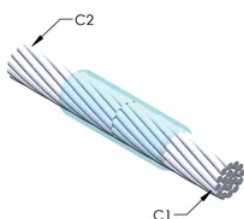

Conductor 1 Outer Diameter, Nominal: 6.53mm

Conductor 2: 2/0 Concentric

Conductor 2 Outer Diameter, Nominal: 10.62mm

Mold Split: Vertical

Split Crucible: No

Wear Plates: No

Mold Only: No

Welding Material: 45 or 45PLUSF20, Sold Separately

Handle Clamp: L160, Sold Separately

Price Key: C

Ease of Use: Preferred

DALŠÍ PODROBNOSTI O PRODUKTU

For applications such as computer room, tunnel or other low-ventilation areas, specify a smokeless nVent ERICO Cadweld Exolon mold. Add an XL prefix to the standard mold part number when ordering (for example, a TAC2Q2Q becomes XLTAC2Q2Q). Similarly, nVent ERICO Cadweld Exolon welding material is also designated by the XL prefix (for example, 150 becomes XL150).

A gap between conductors may be required. See mold tag for more information.

XX-X-XX-XX-L-M-W		
XX	Mold Family	
X	Price Key	
XX	Conductor Code 1	
XX	Conductor Code 2	
L*	Split Crucible	Crucible section is split on molds designed with horizontal opening for easier cleaning
M*	Mold Only	
W*	Wear Plates	Reduce mechanical abrasion of molds at cable entry points

* Empty if none

DIAGRAMS