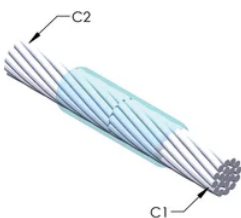

Split Crucible: No

Wear Plates: No

Mold Only: No

Welding Material: 250 x 3 or 750PLUSF20, Sold Separately

Handle Clamp: L159, Sold Separately

Price Key: D

Ease of Use: Preferred

DALŠÍ PODROBNOSTI O PRODUKTU

For applications such as computer room, tunnel or other low-ventilation areas, specify a smokeless nVent ERICO Cadweld Exolon mold. Add an XL prefix to the standard mold part number when ordering (for example, a TAC2Q2Q becomes XLTAC2Q2Q). Similarly, nVent ERICO Cadweld Exolon welding material is also designated by the XL prefix (for example, 150 becomes XL150).

A gap between conductors may be required. See mold tag for more information.

XX-X-XX-XX-L-M-W		
XX	Mold Family	
X	Price Key	
XX	Conductor Code 1	
XX	Conductor Code 2	
L*	Split Crucible	Crucible section is split on molds designed with horizontal opening for easier cleaning
M*	Mold Only	
W*	Wear Plates	Reduce mechanical abrasion of molds at cable entry points

* Empty if none

DIAGRAMS

UPOZORNĚNÍ

Produkty nVent musí být instalovány a používány pouze tak, jak je uvedeno v instrukčních listech a materiálech pro školení nVent. Instrukční listy jsou k dispozici na www.nvent.com a od vašeho zástupce zákaznického servisu nVent. Nesprávná instalace, zneužití, nesprávné použití nebo jiný nedostatek úplného dodržování pokynů a varování nVent může způsobit selhání produktu, poškození majetku, vážné zranění osob a smrt a/nebo zrušit vaši záruku.