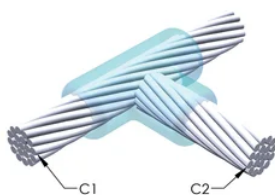

Conductor 1 Outer Diameter, Nominal: 5.18mm

Conductor 2: #2 Solid

Conductor 2 Outer Diameter, Nominal: 6.53mm

Mold Split: Horizontal

Split Crucible: No

Wear Plates: No

Mold Only: No

Welding Material: 45 or 45PLUSF20, Sold Separately

Handle Clamp: L160, Sold Separately

Price Key: C

Ease of Use: Preferred

DALŠÍ PODROBNOSTI O PRODUKTU

For applications such as computer room, tunnel or other low-ventilation areas, specify a smokeless nVent ERICO Cadweld Exolon mold. Add an XL prefix to the standard mold part number when ordering (for example, a TAC2Q2Q becomes XLTAC2Q2Q). Similarly, nVent ERICO Cadweld Exolon welding material is also designated by the XL prefix (for example, 150 becomes XL150).

A gap between conductors may be required. See mold tag for more information.

XX-X-XX-XX-L-M-W		
XX	Mold Family	
X	Price Key	
XX	Conductor Code 1	
XX	Conductor Code 2	
L*	Split Crucible	Crucible section is split on molds designed with horizontal opening for easier cleaning
M*	Mold Only	
W*	Wear Plates	Reduce mechanical abrasion of molds at cable entry points

* Empty if none

DIAGRAMS