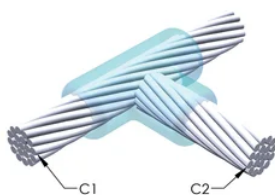

Conductor 1 Outer Diameter, Nominal: 6.53mm

Conductor 2: #2 Concentric

Conductor 2 Outer Diameter, Nominal: 7.42mm

Mold Split: Horizontal

Split Crucible: No

Wear Plates: No

Mold Only: No

Welding Material: 45 or 45PLUSF20, Sold Separately

Handle Clamp: L160, Sold Separately

Price Key: C

Ease of Use: Preferred

DALŠÍ PODROBNOSTI O PRODUKTU

For applications such as computer room, tunnel or other low-ventilation areas, specify a smokeless nVent ERICO Cadweld Exolon mold. Add an XL prefix to the standard mold part number when ordering (for example, a TAC2Q2Q becomes XLTAC2Q2Q). Similarly, nVent ERICO Cadweld Exolon welding material is also designated by the XL prefix (for example, 150 becomes XL150).

A gap between conductors may be required. See mold tag for more information.

XX-X-XX-XX-L-M-W		
XX	Mold Family	
X	Price Key	
XX	Conductor Code 1	
XX	Conductor Code 2	
L*	Split Crucible	Crucible section is split on molds designed with horizontal opening for easier cleaning
M*	Mold Only	
W*	Wear Plates	Reduce mechanical abrasion of molds at cable entry points

* Empty if none

DIAGRAMS