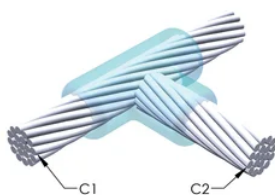

Conductor 1 Outer Diameter, Nominal: 6.53mm

Conductor 2: #1 Concentric

Conductor 2 Outer Diameter, Nominal: 8.43mm

Mold Split: Horizontal

Split Crucible: No

Wear Plates: No

Mold Only: No

Welding Material: 45 or 45PLUSF20, Sold Separately

Handle Clamp: L160, Sold Separately

Price Key: C

Ease of Use: Preferred

DALŠÍ PODROBNOSTI O PRODUKTU

For applications such as computer room, tunnel or other low-ventilation areas, specify a smokeless nVent ERICO Cadweld Exolon mold. Add an XL prefix to the standard mold part number when ordering (for example, a TAC2Q2Q becomes XLTAC2Q2Q). Similarly, nVent ERICO Cadweld Exolon welding material is also designated by the XL prefix (for example, 150 becomes XL150).

A gap between conductors may be required. See mold tag for more information.

XX-X-XX-XX-L-M-W		
XX	Mold Family	
X	Price Key	
XX	Conductor Code 1	
XX	Conductor Code 2	
L*	Split Crucible	Crucible section is split on molds designed with horizontal opening for easier cleaning
M*	Mold Only	
W*	Wear Plates	Reduce mechanical abrasion of molds at cable entry points

* Empty if none

DIAGRAMS