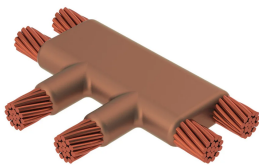

Cable to Cable, TF, #6 Concentric, 4.7 mm Conductor 1 OD, #6 Concentric, 4.7 mm Conductor 2 OD

Data Solutions

KATALOGOVÉ ČÍSLO

TFR1H1H

nVent ERICO Cadweld graphite molds are designed and engineered for thousands of connection styles and conductor combinations.

VLASTNOSTI

Forms a permanent, low resistance connection

Provides a molecular bond

nVent ERICO Cadweld Exothermic Connections are rated with the same current capacity as the conductor

Portable installation equipment with no external source of power required

Installers can be easily trained to make nVent ERICO Cadweld Exothermic Connections

Connections can be visually inspected

VLASTNOSTI PRODUKTU

Mold Family: TF Mold Family

Conductor 1: #6 Concentric

Conductor 1 Outer Diameter, Nominal: 4.67mm

Conductor 2: #6 Concentric

Conductor 2 Outer Diameter, Nominal: 4.67mm

Mold Split: Horizontal

Split Crucible: No

Wear Plates: No

Mold Only: No

Welding Material: 150 or 150PLUSF20, Sold Separately

Handle Clamp: L160, Sold Separately