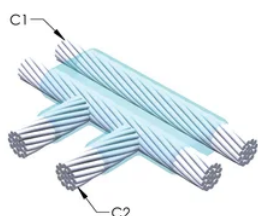

Split Crucible: No

Wear Plates: No

Mold Only: No

Welding Material: 150 or 150PLUSF20, Sold Separately

Handle Clamp: L160, Sold Separately

Price Key: R

Ease of Use: Difficult

DALŠÍ PODROBNOSTI O PRODUKTU

For applications such as computer room, tunnel or other low-ventilation areas, specify a smokeless nVent ERICO Cadweld Exolon mold. Add an XL prefix to the standard mold part number when ordering (for example, a TAC2Q2Q becomes XLTAC2Q2Q). Similarly, nVent ERICO Cadweld Exolon welding material is also designated by the XL prefix (for example, 150 becomes XL150).

A gap between conductors may be required. See mold tag for more information.

XX-X-XX-XX-L-M-W		
XX	Mold Family	
X	Price Key	
XX	Conductor Code 1	
XX	Conductor Code 2	
L*	Split Crucible	Crucible section is split on molds designed with horizontal opening for easier cleaning
M*	Mold Only	
W*	Wear Plates	Reduce mechanical abrasion of molds at cable entry points

* Empty if none

DIAGRAMS

UPOZORNĚNÍ

Produkty nVent musí být instalovány a používány pouze tak, jak je uvedeno v instrukčních listech a materiálech pro školení nVent. Instrukční listy jsou k dispozici na www.nvent.com a od vašeho zástupce zákaznického servisu nVent. Nesprávná instalace, zneužití, nesprávné použití nebo jiný nedostatek úplného dodržování pokynů a varování nVent může způsobit selhání produktu, poškození majetku, vážné zranění osob a smrt a/nebo zrušit vaši záruku.