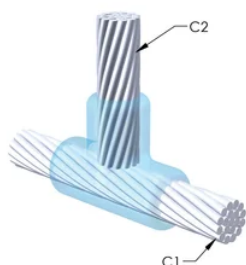

Split Crucible: No

Wear Plates: No

Mold Only: No

Welding Material: 150 or 150PLUSF20, Sold Separately

Handle Clamp: L160, Sold Separately

Price Key: R

Ease of Use: Difficult

DALŠÍ PODROBNOSTI O PRODUKTU

For applications such as computer room, tunnel or other low-ventilation areas, specify a smokeless nVent ERICO Cadweld Exolon mold. Add an XL prefix to the standard mold part number when ordering (for example, a TAC2Q2Q becomes XLTAC2Q2Q). Similarly, nVent ERICO Cadweld Exolon welding material is also designated by the XL prefix (for example, 150 becomes XL150).

A gap between conductors may be required. See mold tag for more information.

XX-X-XX-XX-L-M-W		
XX	Mold Family	
X	Price Key	
XX	Conductor Code 1	
XX	Conductor Code 2	
L*	Split Crucible	Crucible section is split on molds designed with horizontal opening for easier cleaning
M*	Mold Only	
W*	Wear Plates	Reduce mechanical abrasion of molds at cable entry points

* Empty if none

DIAGRAMS

UPOZORNĚNÍ

Produkty nVent musí být instalovány a používány pouze tak, jak je uvedeno v instrukčních listech a materiálech pro školení nVent. Instrukční listy jsou k dispozici na www.nvent.com a od vašeho zástupce zákaznického servisu nVent. Nesprávná instalace, zneužití, nesprávné použití nebo jiný nedostatek úplného dodržování pokynů a varování nVent může způsobit selhání produktu, poškození majetku, vážné zranění osob a smrt a/nebo zrušit vaši záruku.