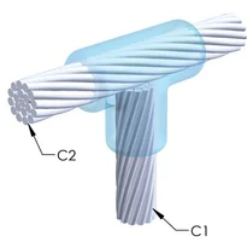

Split Crucible: No

Wear Plates: No

Mold Only: No

Welding Material: 250 or 250PLUSF20, Sold Separately

Handle Clamp: L160, Sold Separately

Price Key: C

Ease of Use: Difficult

DALŠÍ PODROBNOSTI O PRODUKTU

For applications such as computer room, tunnel or other low-ventilation areas, specify a smokeless nVent ERICO Cadweld Exolon mold. Add an XL prefix to the standard mold part number when ordering (for example, a TAC2Q2Q becomes XLTAC2Q2Q). Similarly, nVent ERICO Cadweld Exolon welding material is also designated by the XL prefix (for example, 150 becomes XL150).

A gap between conductors may be required. See mold tag for more information.

XX-X-XX-XX-L-M-W		
XX	Mold Family	
X	Price Key	
XX	Conductor Code 1	
XX	Conductor Code 2	
L*	Split Crucible	Crucible section is split on molds designed with horizontal opening for easier cleaning
M*	Mold Only	
W*	Wear Plates	Reduce mechanical abrasion of molds at cable entry points

* Empty if none

DIAGRAMS

UPOZORNĚNÍ

Produkty nVent musí být instalovány a používány pouze tak, jak je uvedeno v instrukčních listech a materiálech pro školení nVent. Instrukční listy jsou k dispozici na www.nvent.com a od vašeho zástupce zákaznického servisu nVent. Nesprávná instalace, zneužití, nesprávné použití nebo jiný nedostatek úplného dodržování pokynů a varování nVent může způsobit selhání produktu, poškození majetku, vážné zranění osob a smrt a/nebo zrušit vaši záruku.