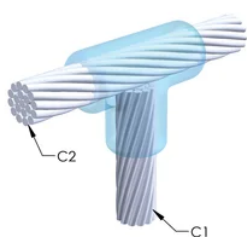

Split Crucible: No

Wear Plates: No

Mold Only: No

Welding Material: 250 or 250PLUSF20, Sold Separately

Handle Clamp: L160, Sold Separately

Price Key: C

Ease of Use: Difficult

DALŠÍ PODROBNOSTI O PRODUKTU

For applications such as computer room, tunnel or other low-ventilation areas, specify a smokeless nVent ERICO Cadweld Exolon mold. Add an XL prefix to the standard mold part number when ordering (for example, a TAC2Q2Q becomes XLTAC2Q2Q). Similarly, nVent ERICO Cadweld Exolon welding material is also designated by the XL prefix (for example, 150 becomes XL150).

A gap between conductors may be required. See mold tag for more information.

XX-X-XX-XX-L-M-W		
XX	Mold Family	
X	Price Key	
XX	Conductor Code 1	
XX	Conductor Code 2	
L*	Split Crucible	Crucible section is split on molds designed with horizontal opening for easier cleaning
M*	Mold Only	
W*	Wear Plates	Reduce mechanical abrasion of molds at cable entry points

* Empty if none

DIAGRAMS

UPOZORNĚNÍ

Produkty nVent musí být instalovány a používány pouze tak, jak je uvedeno v instrukčních listech a materiálech pro školení nVent. Instrukční listy jsou k dispozici na www.nvent.com a od vašeho zástupce zákaznického servisu nVent. Nesprávná instalace, zneužití, nesprávné použití nebo jiný nedostatek úplného dodržování pokynů a varování nVent může způsobit selhání produktu, poškození majetku, vážné zranění osob a smrt a/nebo zrušit vaši záruku.