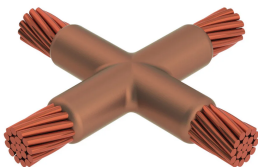

# Cable to Cable, XA, #2 Concentric, 7.4 mm Conductor 1 OD, #2 Solid, 6.5 mm Conductor 2 OD

#### XAC1V1T

nVent ERICO Cadweld graphite molds are designed and engineered for thousands of connection styles and conductor combinations.

## VLASTNOSTI PRODUKTU

Mold Family: XA Mold Family

Conductor 1: #2 Concentric

Conductor 1 Outer Diameter, Nominal: 7.42mm

Conductor 2: #2 Solid

Conductor 2 Outer Diameter, Nominal: 6.53mm

Mold Split: Horizontal