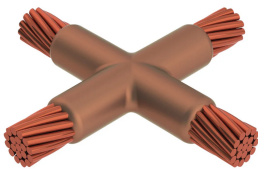

Cable to Cable, XA, 350 kcmil Concentric, 17.3 mm Conductor 1 OD, 2/0 Concentric, 10.6 mm Conductor 2 OD

Data Solutions

KATALOGOVÉ ČÍSLO

XAC3D2G

nVent ERICO Cadweld graphite molds are designed and engineered for thousands of connection styles and conductor combinations.

CERTIFICATIONS

VLASTNOSTI

Forms a permanent, low resistance connection

Provides a molecular bond

nVent ERICO Cadweld Exothermic Connections are rated with the same current capacity as the conductor

Portable installation equipment with no external source of power required

Installers can be easily trained to make nVent ERICO Cadweld Exothermic Connections

Connections can be visually inspected

VLASTNOSTI PRODUKTU

Mold Family: XA Mold Family

Conductor 1: 350 kcmil Concentric

Conductor 1 Outer Diameter, Nominal: 17.3mm

Conductor 2: 2/0 Concentric

Conductor 2 Outer Diameter, Nominal: 10.62mm

Mold Split: Horizontal

Split Crucible: No

Wear Plates: No

Mold Only: No

Welding Material: 200 or 200PLUSF20, Sold Separately

Handle Clamp: L160, Sold Separately