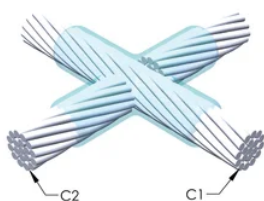

Split Crucible: No

Wear Plates: No

Mold Only: No

Welding Material: 150 x 2 or 300PLUSF20, Sold Separately

Handle Clamp: L160, Sold Separately

Price Key: C

Ease of Use: Preferred

DALŠÍ PODROBNOSTI O PRODUKTU

For applications such as computer room, tunnel or other low-ventilation areas, specify a smokeless nVent ERICO Cadweld Exolon mold. Add an XL prefix to the standard mold part number when ordering (for example, a TAC2Q2Q becomes XLTAC2Q2Q). Similarly, nVent ERICO Cadweld Exolon welding material is also designated by the XL prefix (for example, 150 becomes XL150).

A gap between conductors may be required. See mold tag for more information.

XX-X-XX-XX-L-M-W		
XX	Mold Family	
X	Price Key	
XX	Conductor Code 1	
XX	Conductor Code 2	
L*	Split Crucible	Crucible section is split on molds designed with horizontal opening for easier cleaning
M*	Mold Only	
W*	Wear Plates	Reduce mechanical abrasion of molds at cable entry points

* Empty if none

DIAGRAMS

UPOZORNĚNÍ

Produkty nVent musí být instalovány a používány pouze tak, jak je uvedeno v instrukčních listech a materiálech pro školení nVent. Instrukční listy jsou k dispozici na www.nvent.com a od vašeho zástupce zákaznického servisu nVent. Nesprávná instalace, zneužití, nesprávné použití nebo jiný nedostatek úplného dodržování pokynů a varování nVent může způsobit selhání produktu, poškození majetku, vážné zranění osob a smrt a/nebo zrušit vaši záruku.