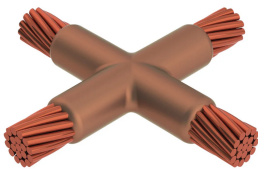

Cable to Cable, XA, 3/8" Stranded Steel, 9.5 mm Conductor 1 OD, 3/8" Stranded Steel, 9.5 mm Conductor 2 OD

Data Solutions

KATALOGOVÉ ČÍSLO

XACSESE

nVent ERICO Cadweld graphite molds are designed and engineered for thousands of connection styles and conductor combinations.

CERTIFICATIONS

VLASTNOSTI

Forms a permanent, low resistance connection

Provides a molecular bond

nVent ERICO Cadweld Exothermic Connections are rated with the same current capacity as the conductor

Portable installation equipment with no external source of power required

Installers can be easily trained to make nVent ERICO Cadweld Exothermic Connections

Connections can be visually inspected

VLASTNOSTI PRODUKTU

Mold Family: XA Mold Family

Conductor 1: 3/8" Stranded Steel

Conductor 1 Outer Diameter, Nominal: 9.53mm

Conductor 2: 3/8" Stranded Steel

Conductor 2 Outer Diameter, Nominal: 9.53mm

Mold Split: Horizontal

Split Crucible: No

Wear Plates: No

Mold Only: No

Welding Material: 90 or 90PLUSF20, Sold Separately

Handle Clamp: L160, Sold Separately