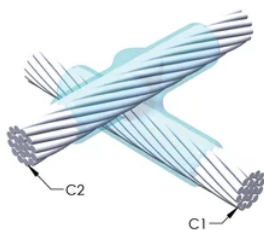

Split Crucible: No

Wear Plates: No

Mold Only: No

Welding Material: 500 or 500PLUSF20, Sold Separately

Handle Clamp: L164, Sold Separately

Price Key: 4

Ease of Use: Preferred

DALŠÍ PODROBNOSTI O PRODUKTU

For applications such as computer room, tunnel or other low-ventilation areas, specify a smokeless nVent ERICO Cadweld Exolon mold. Add an XL prefix to the standard mold part number when ordering (for example, a TAC2Q2Q becomes XLTAC2Q2Q). Similarly, nVent ERICO Cadweld Exolon welding material is also designated by the XL prefix (for example, 150 becomes XL150).

A gap between conductors may be required. See mold tag for more information.

XX-X-XX-XX-L-M-W		
XX	Mold Family	
X	Price Key	
XX	Conductor Code 1	
XX	Conductor Code 2	
L*	Split Crucible	Crucible section is split on molds designed with horizontal opening for easier cleaning
M*	Mold Only	
W*	Wear Plates	Reduce mechanical abrasion of molds at cable entry points

* Empty if none

DIAGRAMS

UPOZORNĚNÍ

Produkty nVent musí být instalovány a používány pouze tak, jak je uvedeno v instrukčních listech a materiálech pro školení nVent. Instrukční listy jsou k dispozici na www.nvent.com a od vašeho zástupce zákaznického servisu nVent. Nesprávná instalace, zneužití, nesprávné použití nebo jiný nedostatek úplného dodržování pokynů a varování nVent může způsobit selhání produktu, poškození majetku, vážné zranění osob a smrt a/nebo zrušit vaši záruku.