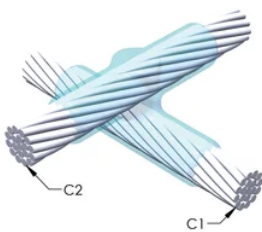

Split Crucible: No

Wear Plates: No

Mold Only: No

Welding Material: 500 or 500PLUSF20, Sold Separately

Handle Clamp: L164, Sold Separately

Price Key: 4

Ease of Use: Preferred

DALŠÍ PODROBNOSTI O PRODUKTU

For applications such as computer room, tunnel or other low-ventilation areas, specify a smokeless nVent ERICO Cadweld Exolon mold. Add an XL prefix to the standard mold part number when ordering (for example, a TAC2Q2Q becomes XLTAC2Q2Q). Similarly, nVent ERICO Cadweld Exolon welding material is also designated by the XL prefix (for example, 150 becomes XL150).

A gap between conductors may be required. See mold tag for more information.

XX-X-XX-XX-L-M-W		
XX	Mold Family	
X	Price Key	
XX	Conductor Code 1	
XX	Conductor Code 2	
L*	Split Crucible	Crucible section is split on molds designed with horizontal opening for easier cleaning
M*	Mold Only	
W*	Wear Plates	Reduce mechanical abrasion of molds at cable entry points

* Empty if none

DIAGRAMS

UPOZORNĚNÍ

Produkty nVent musí být instalovány a používány pouze tak, jak je uvedeno v instrukčních listech a materiálech pro školení nVent. Instrukční listy jsou k dispozici na www.nvent.com a od vašeho zástupce zákaznického servisu nVent. Nesprávná instalace, zneužití, nesprávné použití nebo jiný nedostatek úplného dodržování pokynů a varování nVent může způsobit selhání produktu, poškození majetku, vážné zranění osob a smrt a/nebo zrušit vaši záruku.