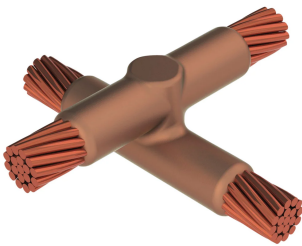

Cable to Cable, XB, 500 kcmil Concentric, 20.7 mm Conductor 1 OD, #2 Solid, 6.5 mm Conductor 2 OD

Data Solutions

KATALOGOVÉ ČÍSLO

XBM3Q1T

nVent ERICO Cadweld graphite molds are designed and engineered for thousands of connection styles and conductor combinations.

CERTIFICATIONS

VLASTNOSTI

Forms a permanent, low resistance connection

Provides a molecular bond

nVent ERICO Cadweld Exothermic Connections are rated with the same current capacity as the conductor

Portable installation equipment with no external source of power required

Installers can be easily trained to make nVent ERICO Cadweld Exothermic Connections

Connections can be visually inspected

VLASTNOSTI PRODUKTU

Mold Family: XB Mold Family

Conductor 1: 500 kcmil Concentric

Conductor 1 Outer Diameter, Nominal: 20.65mm

Conductor 2: #2 Solid

Conductor 2 Outer Diameter, Nominal: 6.53mm

Mold Split: Vertical and Horizontal

Split Crucible: No

Wear Plates: No

Mold Only: No

Welding Material: 250 or 250PLUSF20, Sold Separately

Frame: Attached