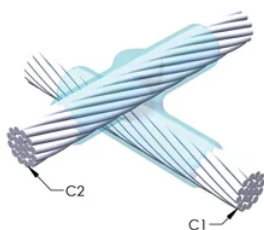

Conductor 1: 4/0 Concentric

Conductor 1 Outer Diameter, Nominal: 13.41mm

Conductor 2: 4/0 Concentric

Conductor 2 Outer Diameter, Nominal: 13.41mm

Mold Split: Horizontal

Split Crucible: No

Wear Plates: No

Mold Only: No

Welding Material: 250 or 250PLUSF20, Sold Separately

Handle Clamp: L160, Sold Separately

Price Key: Q

Ease of Use: Preferred

DALŠÍ PODROBNOSTI O PRODUKTU

For applications such as computer room, tunnel or other low-ventilation areas, specify a smokeless nVent ERICO Cadweld Exolon mold. Add an XL prefix to the standard mold part number when ordering (for example, a TAC2Q2Q becomes XLTAC2Q2Q). Similarly, nVent ERICO Cadweld Exolon welding material is also designated by the XL prefix (for example, 150 becomes XL150).

A gap between conductors may be required. See mold tag for more information.

XX-X-XX-XX-L-M-W		
XX	Mold Family	
X	Price Key	
XX	Conductor Code 1	
XX	Conductor Code 2	
L*	Split Crucible	Crucible section is split on molds designed with horizontal opening for easier cleaning
M*	Mold Only	
W*	Wear Plates	Reduce mechanical abrasion of molds at cable entry points

* Empty if none

DIAGRAMS