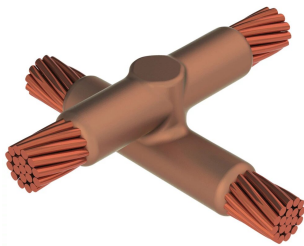

Cable to Cable, XB, 120 mm² Compact, 12.7 mm Conductor 1 OD, 120 mm² Compact, 12.7 mm Conductor 2 OD

Data Solutions

KATALOGOVÉ ČÍSLO

XBQY6CY6C

nVent ERICO Cadweld graphite molds are designed and engineered for thousands of connection styles and conductor combinations.

CERTIFICATIONS

VLASTNOSTI

Forms a permanent, low resistance connection

Provides a molecular bond

nVent ERICO Cadweld Exothermic Connections are rated with the same current capacity as the conductor

Portable installation equipment with no external source of power required

Installers can be easily trained to make nVent ERICO Cadweld Exothermic Connections

Connections can be visually inspected

VLASTNOSTI PRODUKTU

Mold Family: XB Mold Family

Conductor 1: 120 mm² Compact

Conductor 1 Outer Diameter, Nominal: 12.7mm

Conductor 2: 120 mm² Compact

Conductor 2 Outer Diameter, Nominal: 12.7mm

Mold Split: Horizontal

Split Crucible: No

Wear Plates: No

Mold Only: No

Welding Material: 150 x 2 or 300PLUSF20, Sold Separately

Handle Clamp: L160, Sold Separately