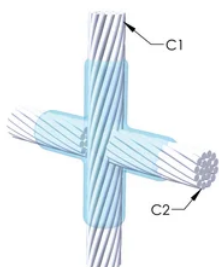

Split Crucible: No

Wear Plates: No

Mold Only: No

Welding Material: 200 or 200PLUSF20, Sold Separately

Handle Clamp: L160, Sold Separately

Frame: Attached

Price Key: E

Ease of Use: Difficult

DALŠÍ PODROBNOSTI O PRODUKTU

For applications such as computer room, tunnel or other low-ventilation areas, specify a smokeless nVent ERICO Cadweld Exolon mold. Add an XL prefix to the standard mold part number when ordering (for example, a TAC2Q2Q becomes XLTAC2Q2Q). Similarly, nVent ERICO Cadweld Exolon welding material is also designated by the XL prefix (for example, 150 becomes XL150).

A gap between conductors may be required. See mold tag for more information.

XX-X-XX-XX-L-M-W		
XX	Mold Family	
X	Price Key	
XX	Conductor Code 1	
XX	Conductor Code 2	
L*	Split Crucible	Crucible section is split on molds designed with horizontal opening for easier cleaning
M*	Mold Only	
W*	Wear Plates	Reduce mechanical abrasion of molds at cable entry points

* Empty if none

DIAGRAMS

UPOZORNĚNÍ

Produkty nVent musí být instalovány a používány pouze tak, jak je uvedeno v instrukčních listech a materiálech pro školení nVent. Instrukční listy jsou k dispozici na www.nvent.com a od vašeho zástupce zákaznického servisu nVent. Nesprávná